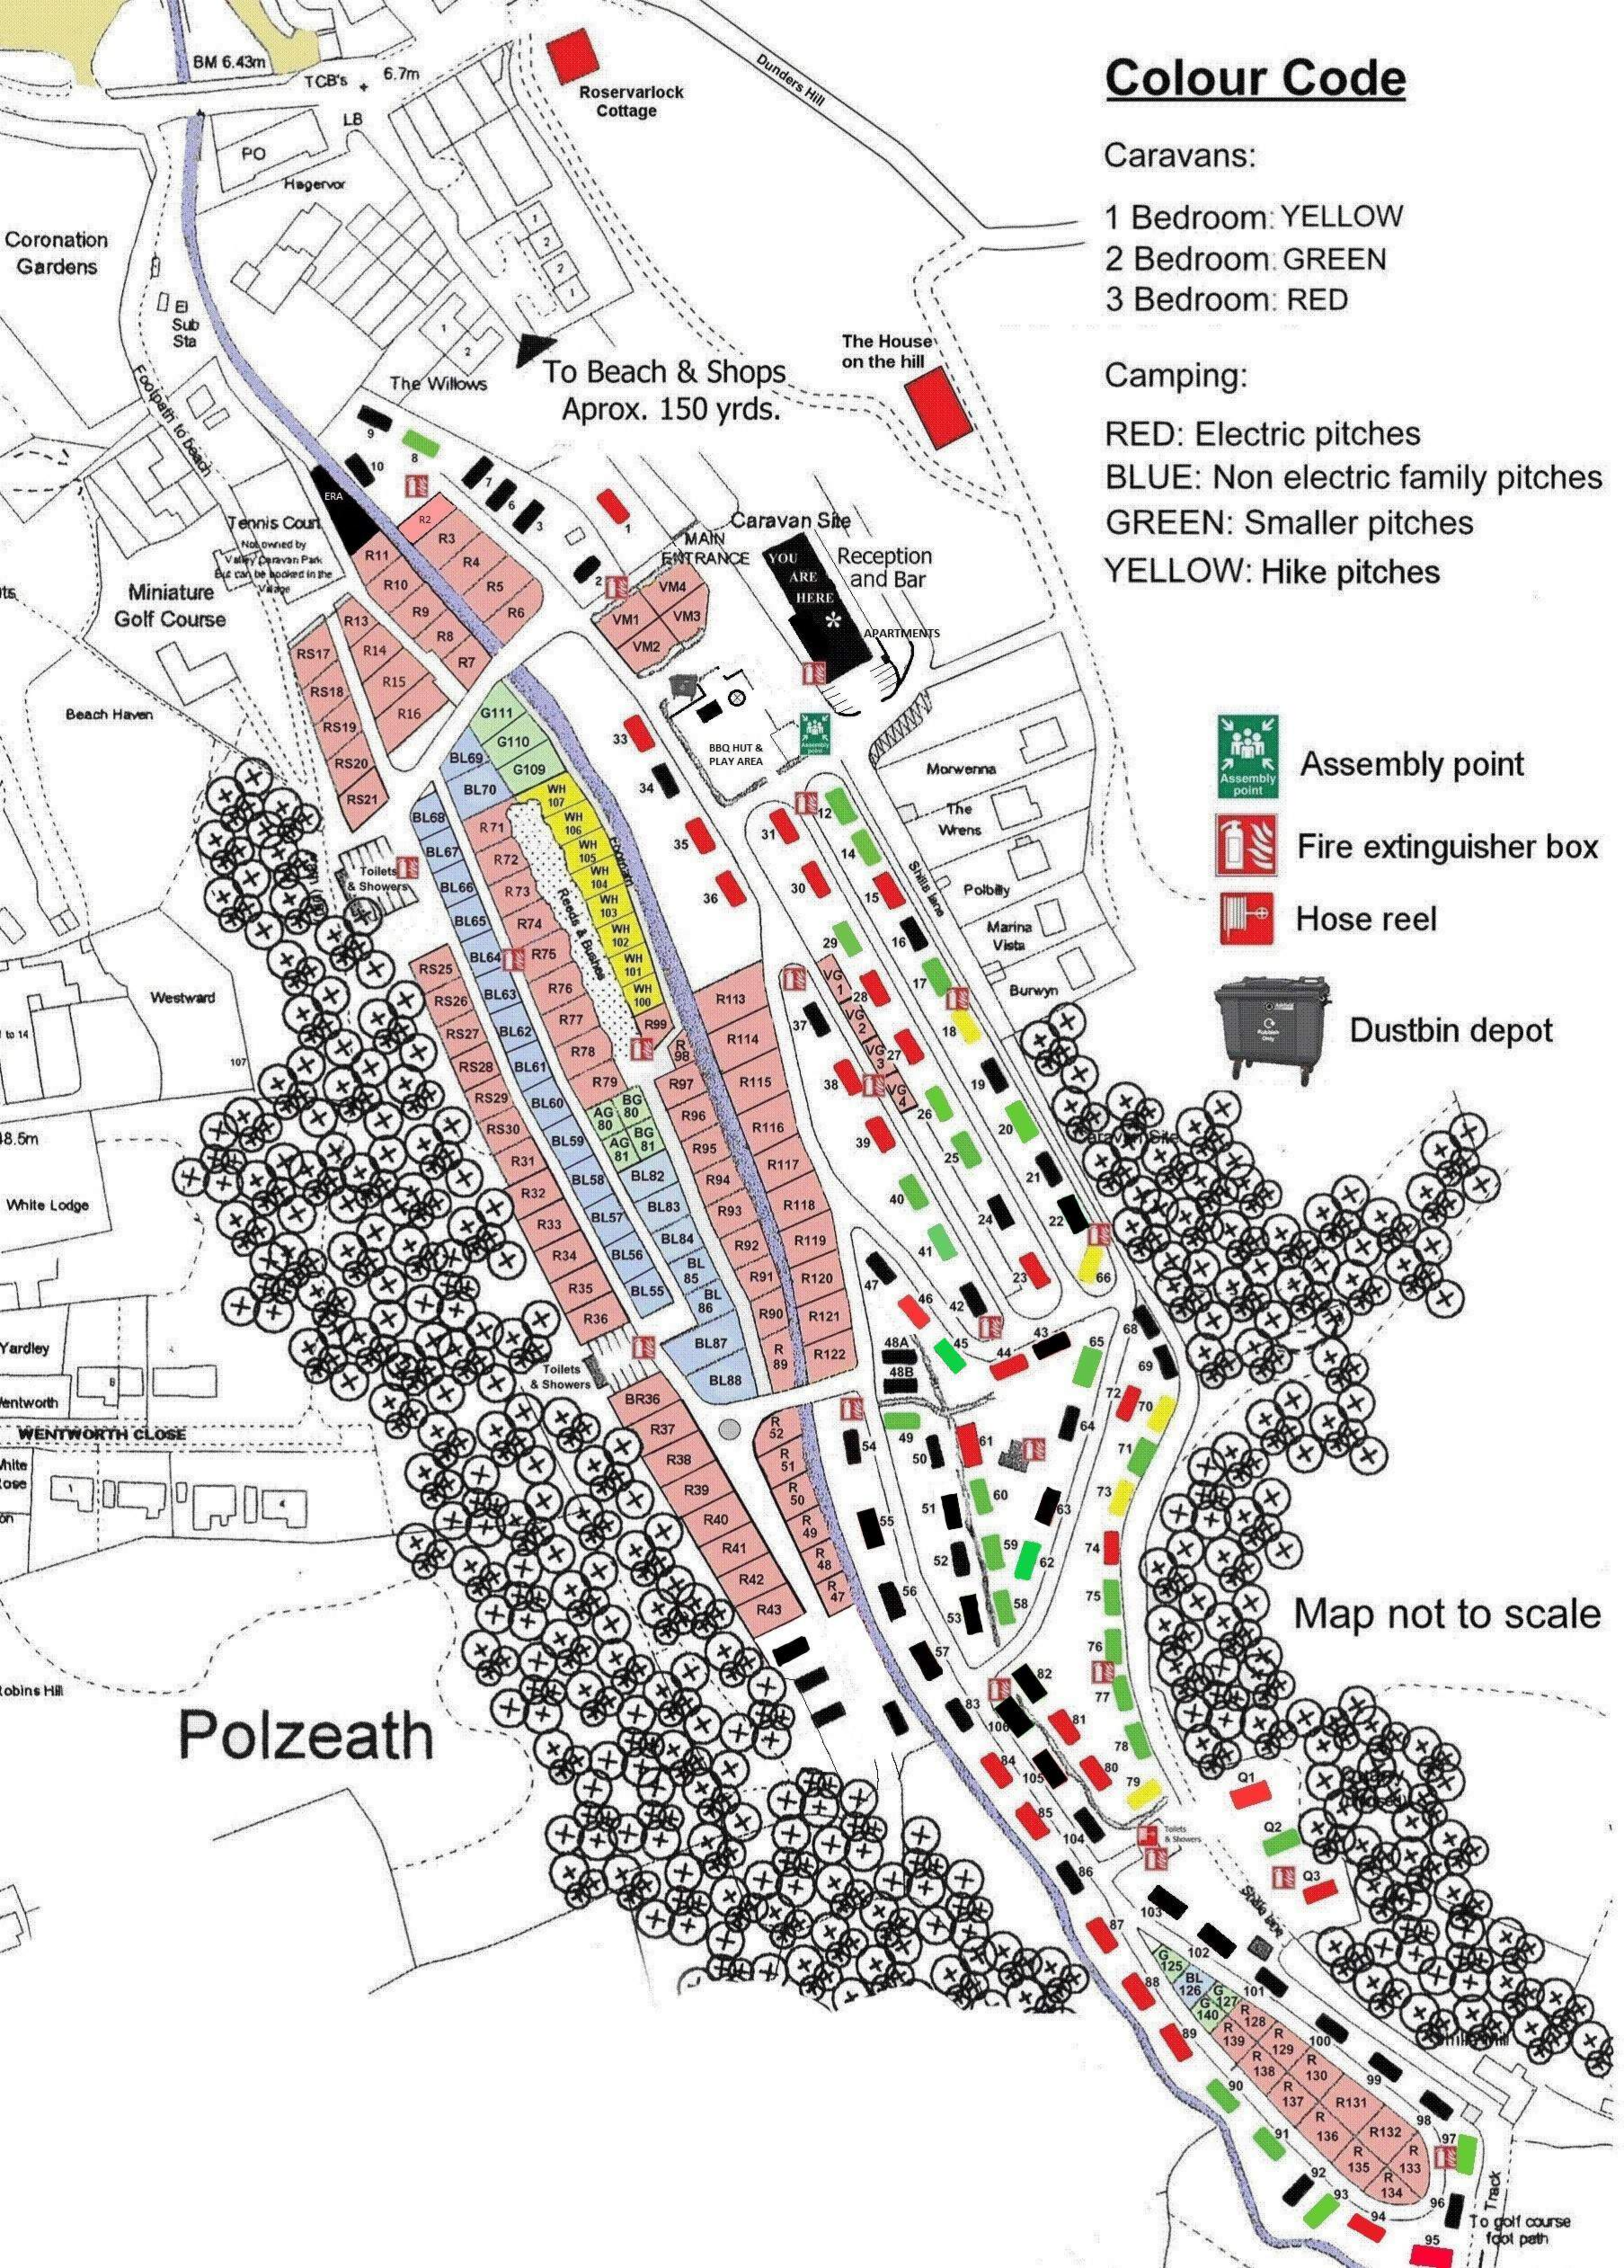

Colour Code

Caravans:

- 1 Bedroom: YELLOW
- 2 Bedroom: GREEN
- 3 Bedroom: RED

Camping:

- RED: Electric pitches
- BLUE: Non electric family pitches
- GREEN: Smaller pitches
- YELLOW: Hike pitches

Assembly point

Fire extinguisher box

Hose reel

Dustbin depot

Map not to scale

Polzeath

To golf course foot path